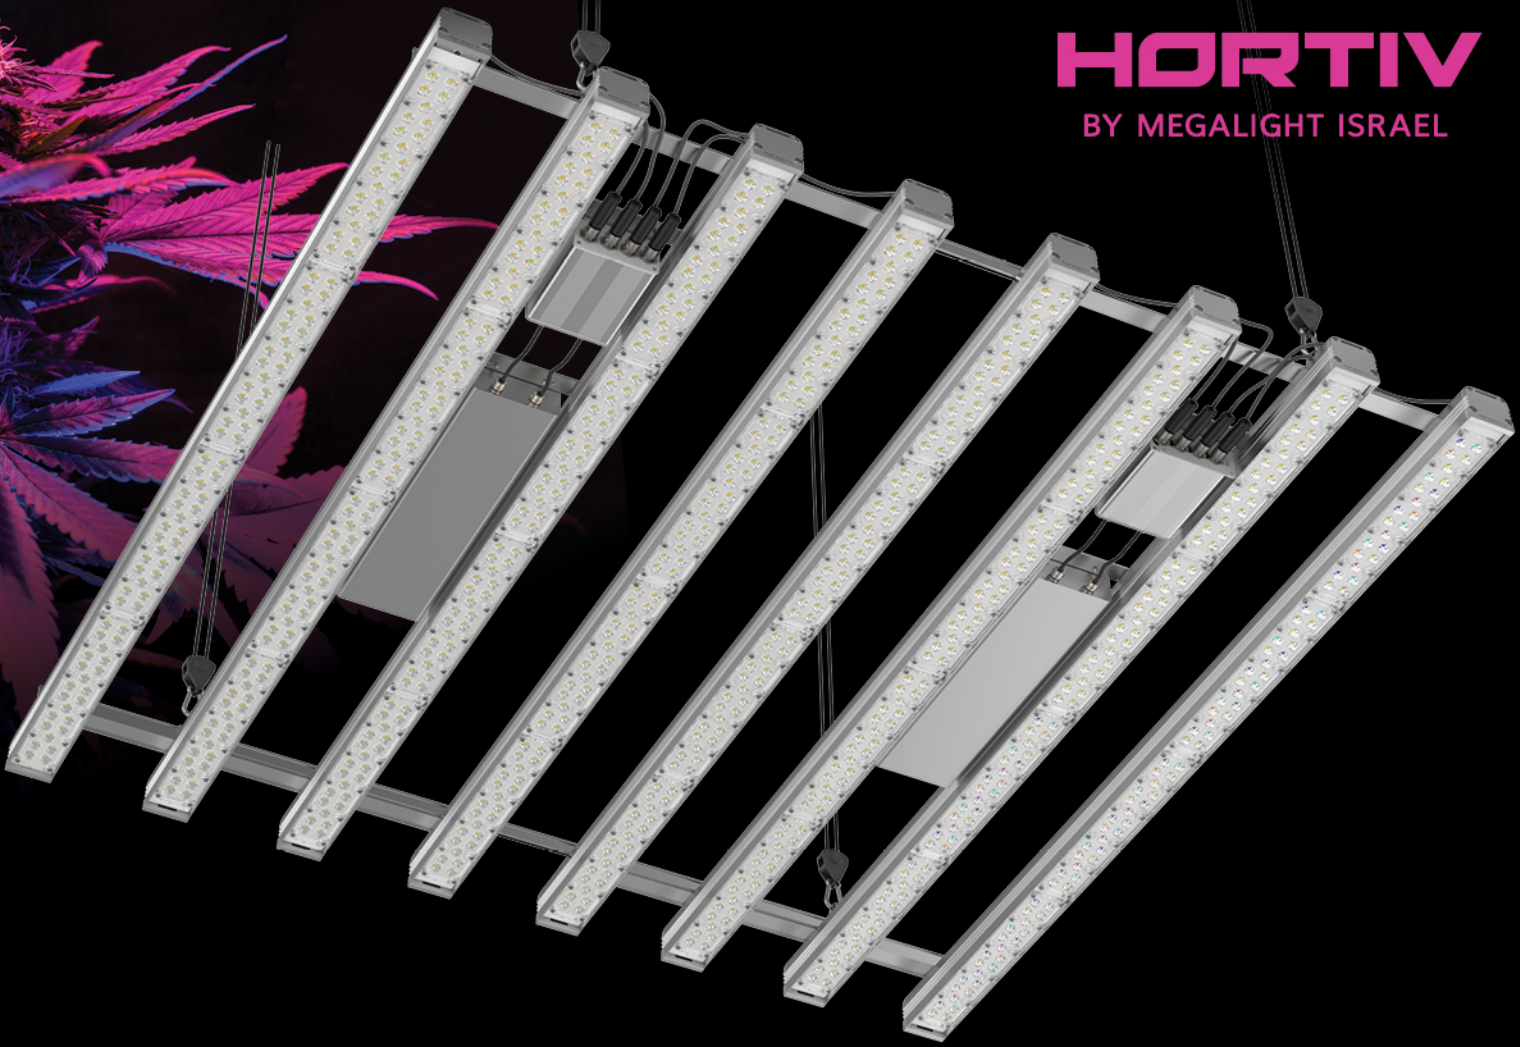

HORTIV
BY MEGALIGHT ISRAEL

FIXED RECIPES CUSTOMIZABLE - 8 BARS

800 Watts | RMH 91 cm | Lens Equipped
Same Spectrum • Less Energy Consumption
Energy Efficient & Even Light Distribution

Customizable Recipes

Spectrum	Fixed Customized Recipes
Dimming	10-100%
Control	On-driver Knob / Megalight PC Software / Megalight External Controller / Customer External Input
Connectivity	Wireless LoRa / RJ12
PPFD	1385 PPFD
Footprint @ RMH*	1.2 m * 1.2m @ 91 cm

*Recommended Mounting Height Above Canopy

Light Source	Osram & Seoul LEDs
Lens angle	60 degree
Lifespan	>50,000 hours

Mounting	Universal Adjustable Hanging Included
Dimensions & Weight	112.5 x 112 x 7.2 cm 26.8 kg
Ingress Rating	IP65