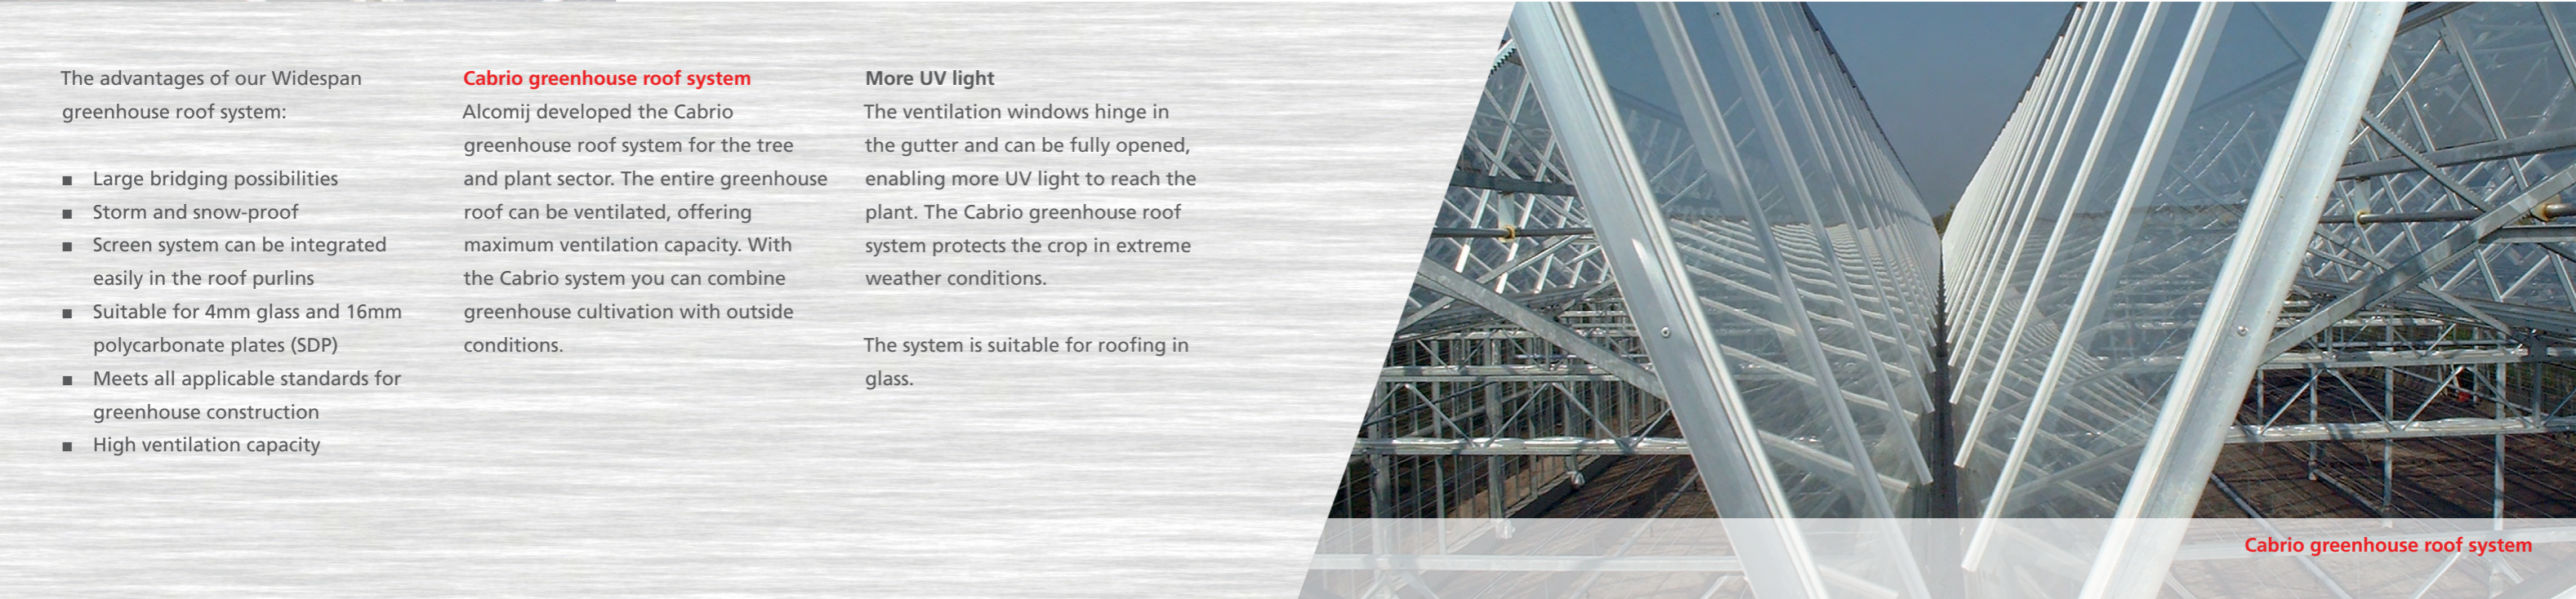

Solar greenhouse roof system

Alcomij has the in-house expertise required for the customised development and production of customer-specific solutions. If your customer aim for more sustainable cultivation, the Venlo Solar is an excellent option. The use of solar panels means that solar power is converted into sustainable electricity. This makes an ideal combination of energy generation and crop production.

Widespan greenhouse roof system

At Alcomij we aim to provide solutions for every type of greenhouse. The Widespan roof system was developed

to bridge large areas with few columns. This creates an efficient and economic cultivation area in the greenhouse, which is extremely suitable for garden centres. The open space enables easy integration of internal transport.

Less impact on the environment

Like the Venlo greenhouse roof system, the Widespan's aluminium gutters drain rain and condensation water separately, enabling the water to be reused easily. As well as cost advantages for the grower, this also has less impact on the environment. The flat shape of the

capping also prevents pollution of the roof and the double-sided continuous ventilation helps to create a balanced climate.

The system is suitable for roofing in glass and polycarbonate as well as solar and insulating panels.