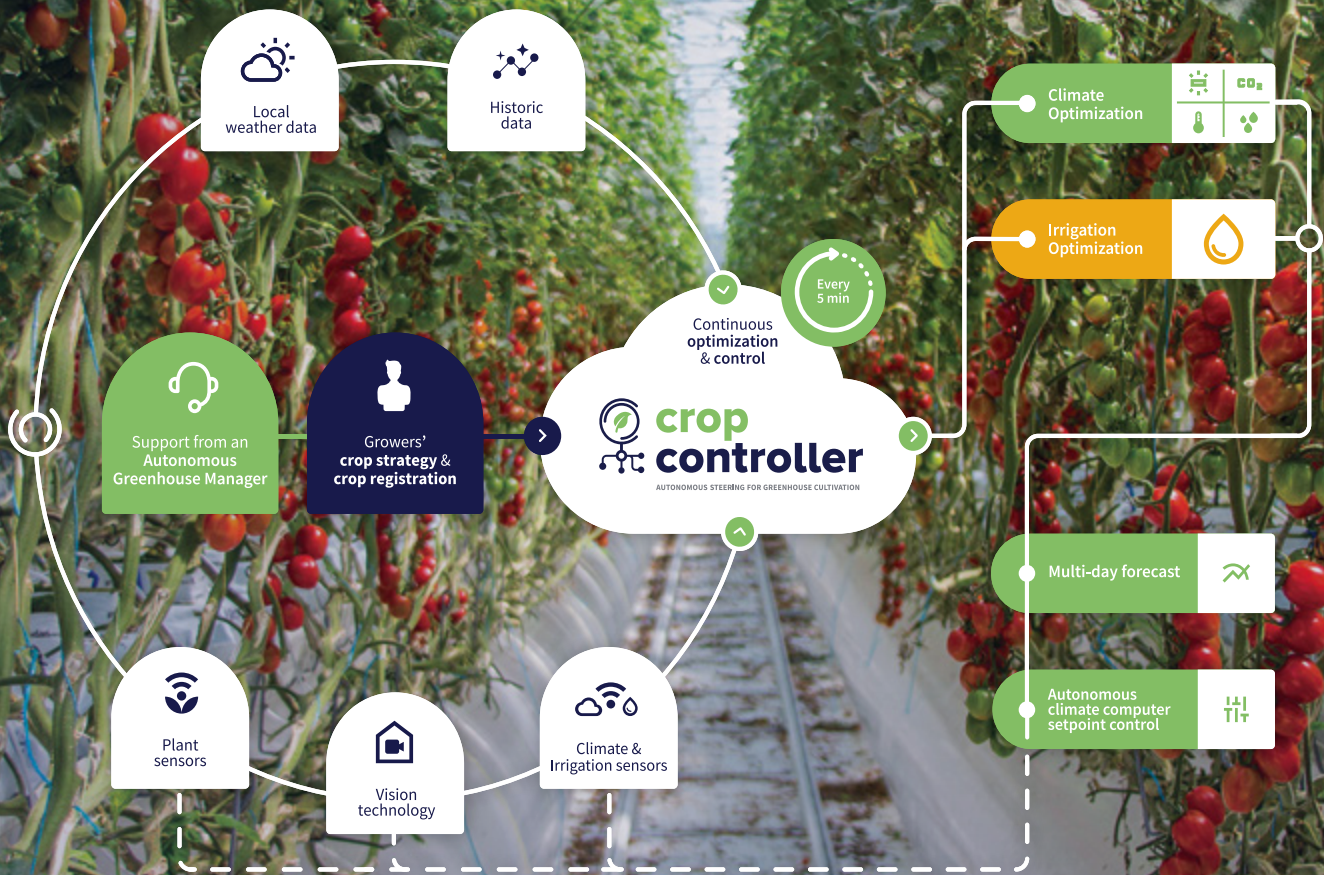

NEW

INTRODUCING AUTONOMOUS IRRIGATION CONTROL

Interested? Scan the QR code at the back of this leaflet!

AUTONOMOUS GROWING WITH CROP CONTROLLER

— OPTIMIZE & REALIZE YOUR UNIQUE CROP STRATEGY WITH AI —

Without any **new hardware** or **big investments** you can:

crop controller

AUTONOMOUS STEERING FOR GREENHOUSE CULTIVATION

Already steering
greenhouses in

HOW CROP CONTROLLER WORKS

Crop Controller helps to create a cultivation planning with optimal target conditions for the greenhouse climate. During the entire growth period, AI continuously uses all available data from greenhouse sensors, climate boxes and meteo-data providers **to forecast and optimize** the climate and irrigation according to the cultivation planning.

Crop Controller **integrates all the data** and advises on how to adjust the settings of greenhouse automation hardware (e.g., the climate computer) to achieve and maintain optimal greenhouse conditions in the most cost-efficient way.

With the grower's consent, **Crop Controller autonomously controls the installations** to reach the targets defined by the grower. This means the grower no longer needs to analyze all the greenhouse data or manually set the climate computer. Growers can now shift their focus to increasing the quality of the crop strategy and devote more attention and creativity to scaling and innovation.