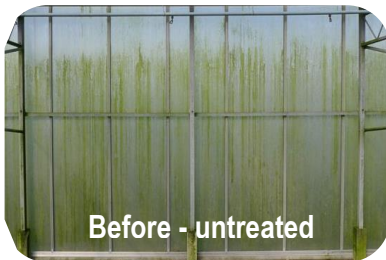

### Matting systems / Woven materials - Algae control with subsequent cleaning of

Before - untreated

MENNO TER forte 1% treated

MENNO HORTISEPTCLEAN Plus  
2% soaked and washed off

### Green houses / Multiwall sheets - Algae control with subsequent cleaning of

Before - untreated

MENNO TER forte 1% treated

MENNO HORTISEPTCLEAN Plus  
2% soaked and washed off